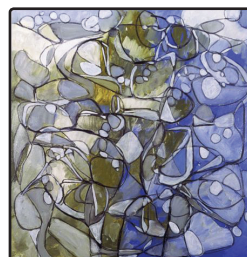

STEVEN MILLER | NYC
"Untitled #12" | 50x50" | oil/canvas | 2007
Jack Levy Design | 212.980.8900
siller@sbandg.com