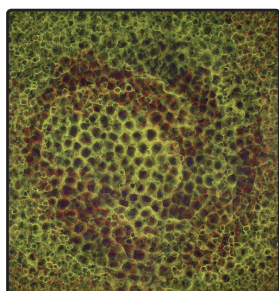

CAMILLA FALLON | NYC
"History of Black: Wedding" | oil/ canvas
54x68" | 2006
camillafallon.com | info@camillafallon.com

WILLIAM HOLTON | NYC
"Eddy" | oil & acrylic/ panel | 22x21" | 2007
www.williamholton.net