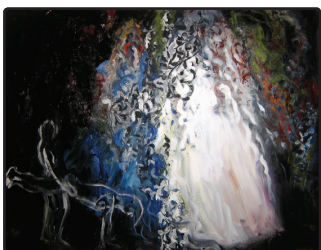

**CAMILLA FALLON** | NYC  
"History of Black: Wedding" | oil/ canvas  
54x68" | 2006  
camillafallon.com | info@camillafallon.com

**A FISHER** | NYC  
"Volcano" | gouache | 18x28"  
http://Afisher.Neolimages.net  
718.809.0006