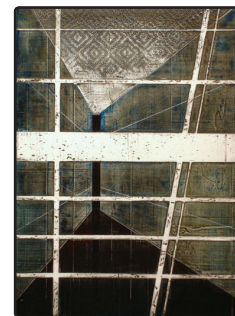

GREG DAY | MAINE
"P20203" | mixed media
16x12" | 2007 | gregdayart.com
Aucocisco Gallery | 207.775.2222