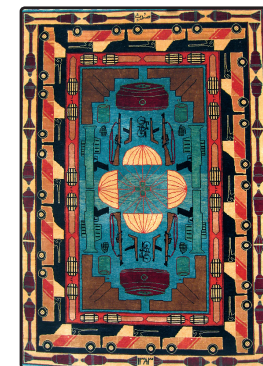

DOUG PARRY | SEATTLE
"Aside: Clown-Dad" | oil/ canvas
77x99" | 2006
http://DougParry.Neolimages.net
art101brooklyn.com | 718.302-2242

WARRUG | NYC
"Daisy Cutters"
vegetable dye & hand knotted pile
4x7' | 2003 | www.warrug.com